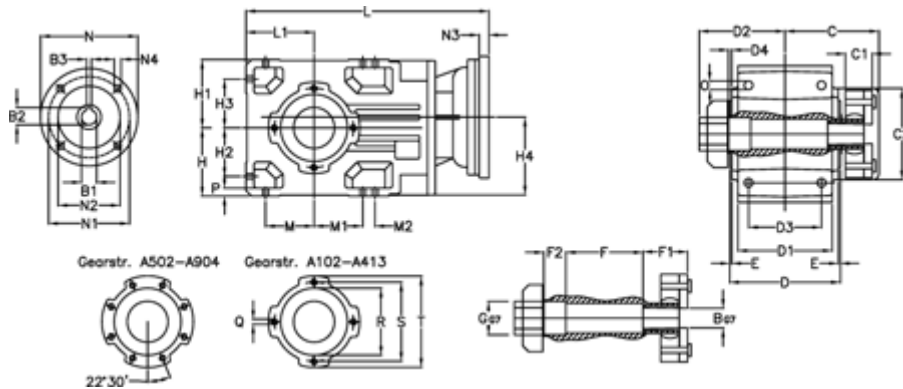

Article number: 296003524816420

Description: Bevel helical gearbox
A353QF40-248,1-P63B5

Measures

B = 40	D1 = 166	F2 = 53	L = 417.0	N3 = 4
B1 = 11	D2 = 80	G = 42	L1 = 100	N4 = M8x19
B2 = 12.8	D3 = 135	GA = 43	M = 73.0	O = 12.0
B3 = 4	d4 = 5.0	H = 100	M1 = 73.0	P = 11
C = 70.0	Description = A353 QF-xx P63 B5	H1 = 100	M2 = 11	Q = M10x17
C1 = 24	E = 3.5	H2 = 73.0	N = 140	R = 110
C2 = 90.0	F = 12.0	H3 = 73.0	N1 = 115	S = 130
D = 173	F1 = 48.0	H4 = 114.0	N2 = 95	T = 150